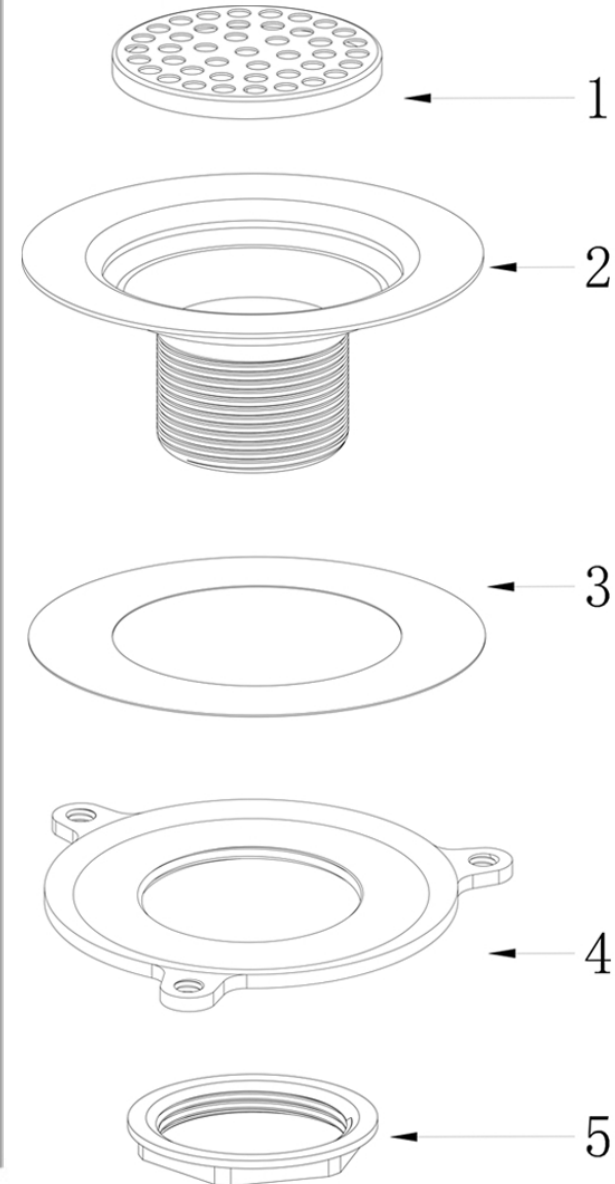

Premium Accessories Collection

Chrome Grid Utility Drain

MODEL:
3CHGR - CHROME

Components

FEATURES

- Chrome Finish
- For use with 3" Commercial Drain Openings
- cUPC certified
- Compatible with Anchor Collection Utility Sinks
- Brass fittings
- Includes Rubber Stopper Drain Plug

** Will NOT fit standard 3.5" kitchen drain opening*