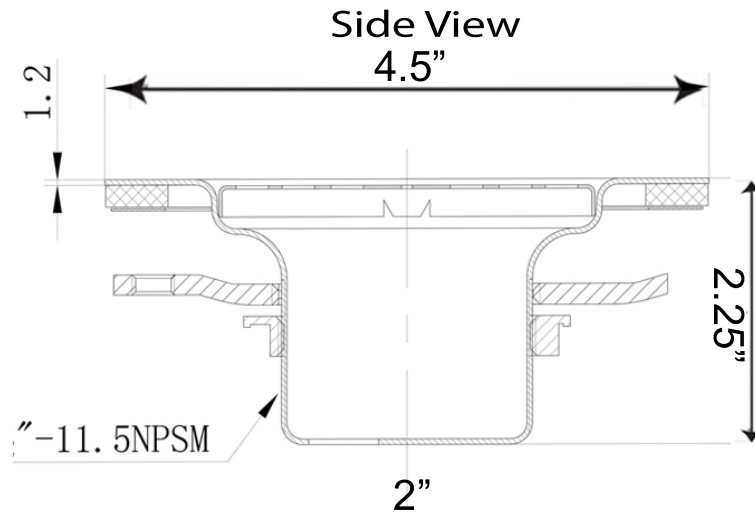

Premium Accessories Collection

Chrome Grid Utility Drain

MODEL:
3CHGR - CHROME

Components

FEATURES

- Chrome Finish
- For use with 3" Commercial Drain Openings
- cUPC certified
- Compatible with Anchor Collection Utility Sinks
- Brass fittings
- Includes Rubber Stopper Drain Plug

** Will NOT fit standard 3.5" kitchen drain opening*