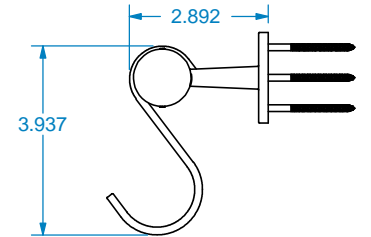

MATERIALS AND FINISHES
 PLEASE VISIT OUR WEBSITE FOR A COMPLETE LIST.
www.brownwoodinc.com
 1-800-328-5858

NOTES:
 Do not scale. Use dimensions only. All dimensions are in inches unless noted

TITLE: KNURLED BRASS POT RAIL KIT WITH MATCHING S-HOOKS - 18"
NOMINAL SIZE 19.381" X 3.94" X 2.896"

DWG #: **01KPOTRL1-1-18** REV:
 DATE: 12/9/2025 SCALE: 1:3

Designs of distinction
Kitchen, Bath & Home

REVISION HISTORY		
REV	REV DATE	DESCRIPTION

TOLERANCES	
WIDTH	± .03125"
THICKNESS	± .03125"
LENGTH	± .0625"
ANGULAR	± x.x°
PROFILE	± x.xxx"
Use General Tolerances Unless Noted	

MATERIALS AND FINISHES	
PLEASE VISIT OUR WEBSITE FOR A COMPLETE LIST. www.brownwoodinc.com 1-800-328-5858	
NOTES:	
Do not scale. Use dimensions only. All dimensions are in inches unless noted	

TITLE: KNURLED BRASS POT RAIL KIT WITH MATCHING S-HOOKS - 24"	
NOMINAL SIZE 25.431" X 3.94" X 2.896"	
DWG #: 01KPOTRL1-1-24	REV:
DATE: 12/9/2025	SCALE: 1:4

MATERIALS AND FINISHES
 PLEASE VISIT OUR WEBSITE FOR A COMPLETE LIST.
www.brownwoodinc.com
 1-800-328-5858

NOTES:
 Do not scale. Use dimensions only. All dimensions are in inches unless noted

TITLE: KNURLED BRASS POT RAIL KIT WITH MATCHING S-HOOKS - 30"
NOMINAL SIZE
 31.431" X 3.94" X 2.896"