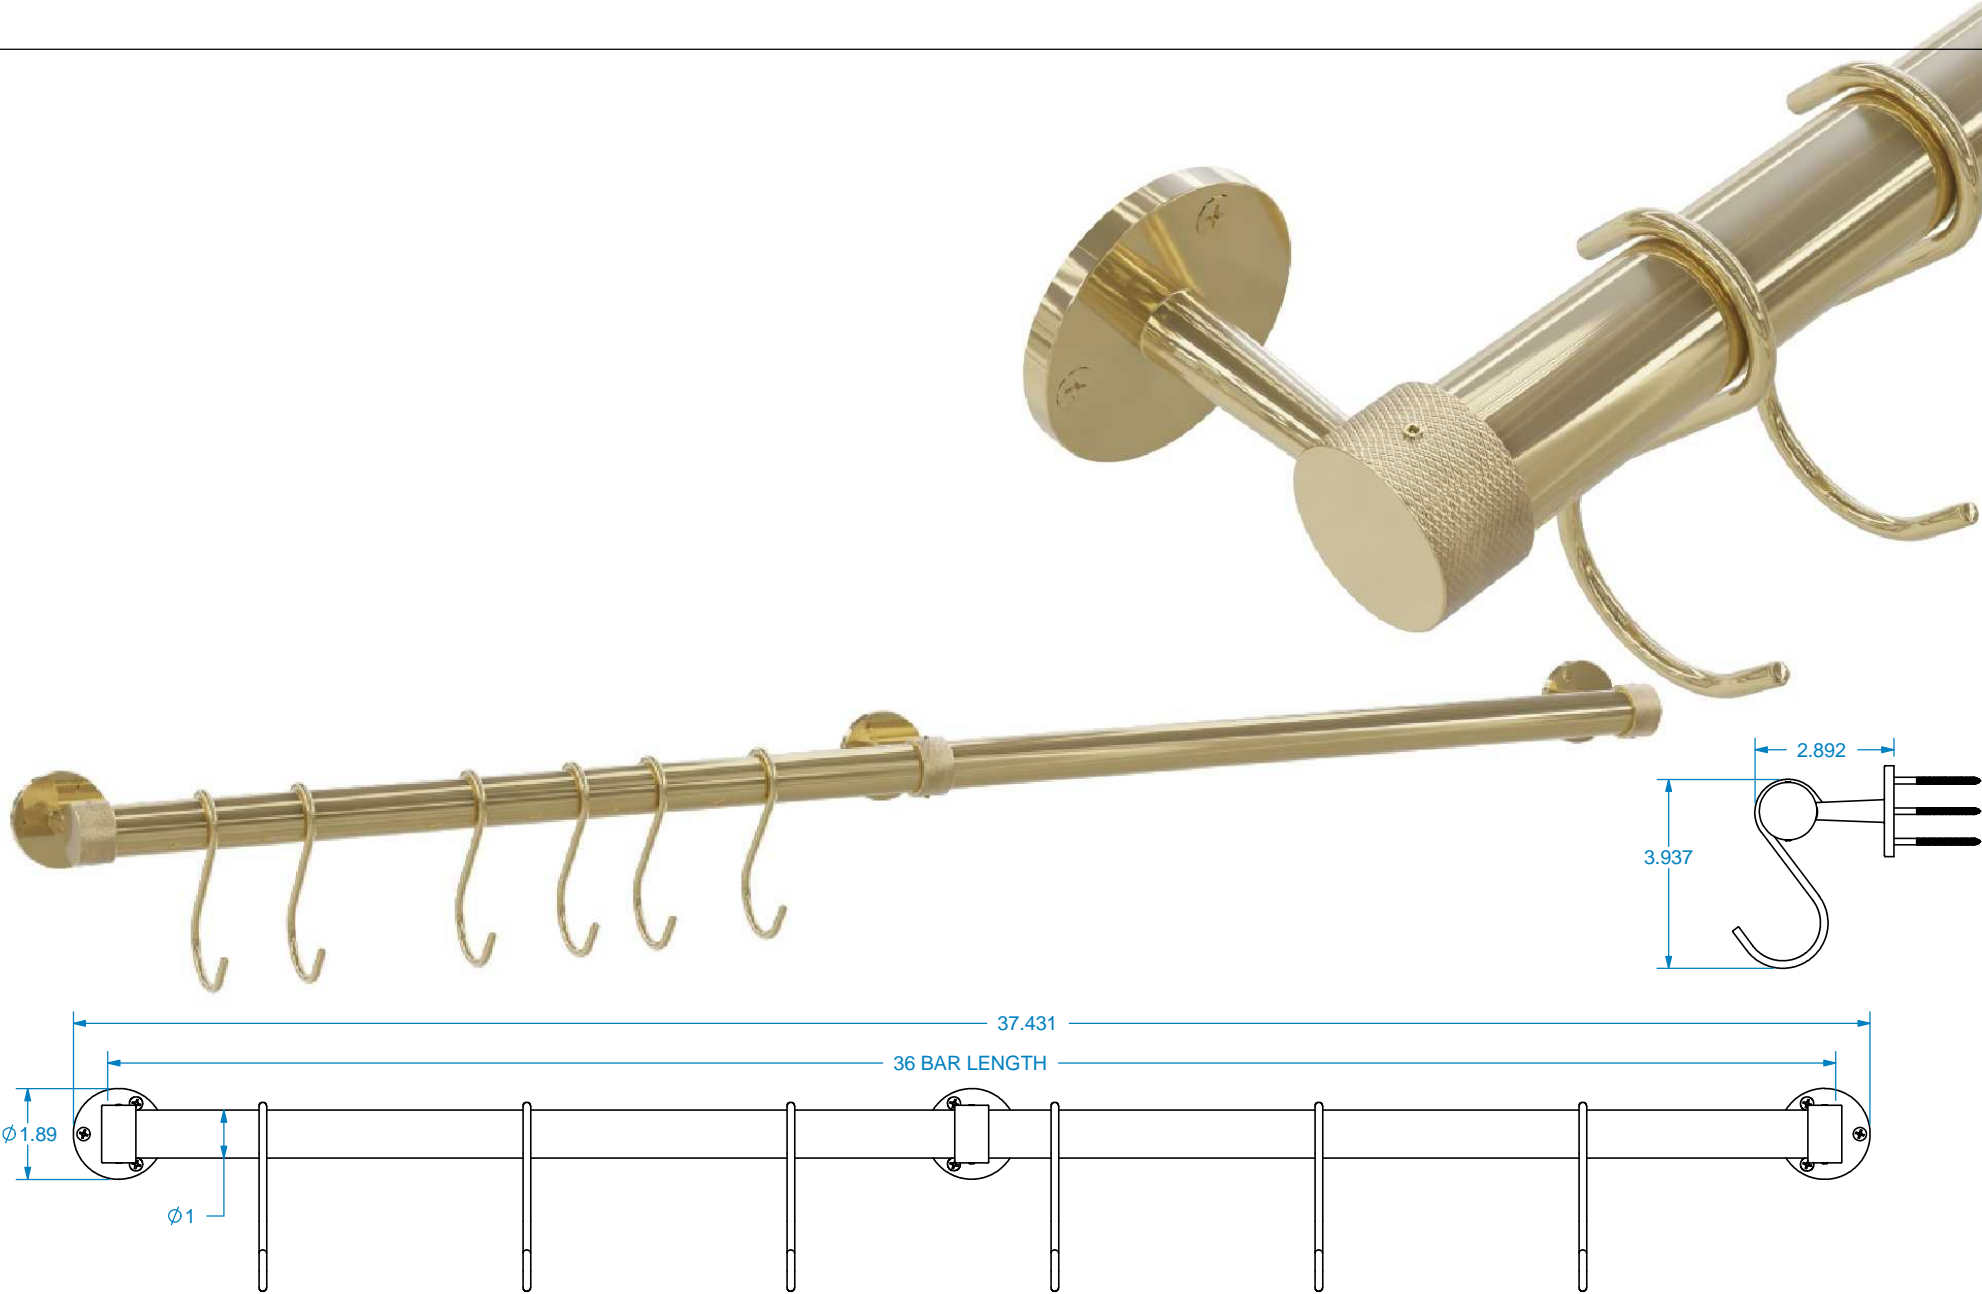

MATERIALS AND FINISHES	
PLEASE VISIT OUR WEBSITE FOR A COMPLETE LIST. www.brownwoodinc.com 1-800-328-5858	
NOTES:	
Do not scale. Use dimensions only. All dimensions are in inches unless noted	

TITLE: KNURLED BRASS POT RAIL KIT WITH MATCHING S-HOOKS - 24"	
NOMINAL SIZE 25.431" X 3.94" X 2.896"	
DWG #: 01KPOTRL1-1-24	REV:
DATE: 12/9/2025	SCALE: 1:4

Designs of distinction
Kitchen, Bath & Home

REVISION HISTORY		
REV	REV DATE	DESCRIPTION

TOLERANCES	
WIDTH	± .03125"
THICKNESS	± .03125"
LENGTH	± .0625"
ANGULAR	± x.x°
PROFILE	± x.xxx"
Use General Tolerances Unless Noted	

MATERIALS AND FINISHES
 PLEASE VISIT OUR WEBSITE FOR A COMPLETE LIST.
www.brownwoodinc.com
 1-800-328-5858

NOTES:
 Do not scale. Use dimensions only. All dimensions are in inches unless noted

TITLE: KNURLED BRASS POT RAIL KIT WITH MATCHING S-HOOKS - 30"
NOMINAL SIZE
 31.431" X 3.94" X 2.896"

DWG #: **01KPOTRL1-1-30** REV:
 DATE: 12/9/2025 SCALE: 1:4

Designs of distinction
Kitchen, Bath & Home

REVISION HISTORY		
REV	REV DATE	DESCRIPTION

TOLERANCES	
WIDTH	± .03125"
THICKNESS	± .03125"
LENGTH	± .0625"
ANGULAR	± x.x°
PROFILE	± x.xxx"
Use General Tolerances Unless Noted	