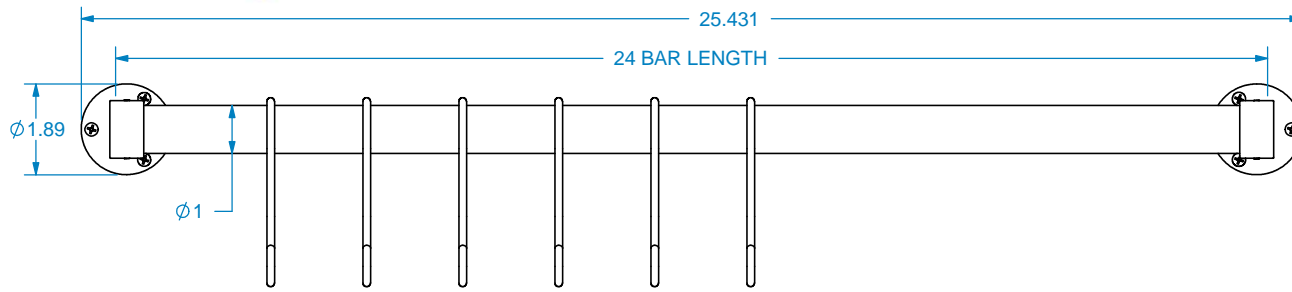

Designs of distinction
Kitchen, Bath & Home

REVISION HISTORY		
REV	REV DATE	DESCRIPTION

TOLERANCES	
WIDTH	± .03125"
THICKNESS	± .03125"
LENGTH	± .0625"
ANGULAR	± x.x°
PROFILE	± x.xxx"
Use General Tolerances Unless Noted	

MATERIALS AND FINISHES
 PLEASE VISIT OUR WEBSITE FOR A COMPLETE LIST.
www.brownwoodinc.com
 1-800-328-5858

NOTES:
 Do not scale. Use dimensions only. All dimensions are in inches unless noted

TITLE: KNURLED BRASS POT RAIL KIT WITH MATCHING S-HOOKS - 18"
NOMINAL SIZE 19.381" X 3.94" X 2.896"

DWG #: **01KPOTRL1-1-18** REV:
 DATE: 12/9/2025 SCALE: 1:3

Designs of distinction
Kitchen, Bath & Home

REVISION HISTORY		
REV	REV DATE	DESCRIPTION

TOLERANCES	
WIDTH	± .03125"
THICKNESS	± .03125"
LENGTH	± .0625"
ANGULAR	± x.x°
PROFILE	± x.xxx"
Use General Tolerances Unless Noted	

MATERIALS AND FINISHES	
PLEASE VISIT OUR WEBSITE FOR A COMPLETE LIST. www.brownwoodinc.com 1-800-328-5858	
NOTES:	
Do not scale. Use dimensions only. All dimensions are in inches unless noted	

TITLE: KNURLED BRASS POT RAIL KIT WITH MATCHING S-HOOKS - 24"	
NOMINAL SIZE 25.431" X 3.94" X 2.896"	
DWG #: 01KPOTRL1-1-24	REV:
DATE: 12/9/2025	SCALE: 1:4