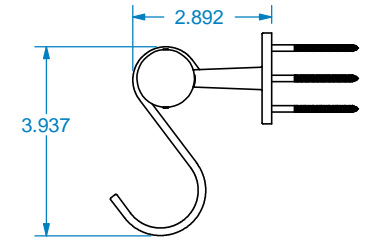

Designs of distinction
Kitchen, Bath & Home

REVISION HISTORY		
REV	REV DATE	DESCRIPTION

TOLERANCES	
WIDTH	± .03125"
THICKNESS	± .03125"
LENGTH	± .0625"
ANGULAR	± x.x°
PROFILE	± x.xxx"
Use General Tolerances Unless Noted	

MATERIALS AND FINISHES
 PLEASE VISIT OUR WEBSITE FOR A COMPLETE LIST.
www.brownwoodinc.com
 1-800-328-5858

NOTES:
 Do not scale. Use dimensions only. All dimensions are in inches unless noted

TITLE: KNURLED BRASS POT RAIL KIT WITH MATCHING S-HOOKS - 18"
NOMINAL SIZE 19.381" X 3.94" X 2.896"

DWG #: **01KPOTRL1-1-18** REV:
 DATE: 12/9/2025 SCALE: 1:3

Designs of distinction
Kitchen, Bath & Home

REVISION HISTORY		
REV	REV DATE	DESCRIPTION

TOLERANCES	
WIDTH	± .03125"
THICKNESS	± .03125"
LENGTH	± .0625"
ANGULAR	± x.x°
PROFILE	± x.xxx"
Use General Tolerances Unless Noted	

MATERIALS AND FINISHES	
PLEASE VISIT OUR WEBSITE FOR A COMPLETE LIST. www.brownwoodinc.com 1-800-328-5858	
NOTES:	
Do not scale. Use dimensions only. All dimensions are in inches unless noted	

TITLE: KNURLED BRASS POT RAIL KIT WITH MATCHING S-HOOKS - 24"	
NOMINAL SIZE 25.431" X 3.94" X 2.896"	
DWG #: 01KPOTRL1-1-24	REV:
DATE: 12/9/2025	SCALE: 1:4