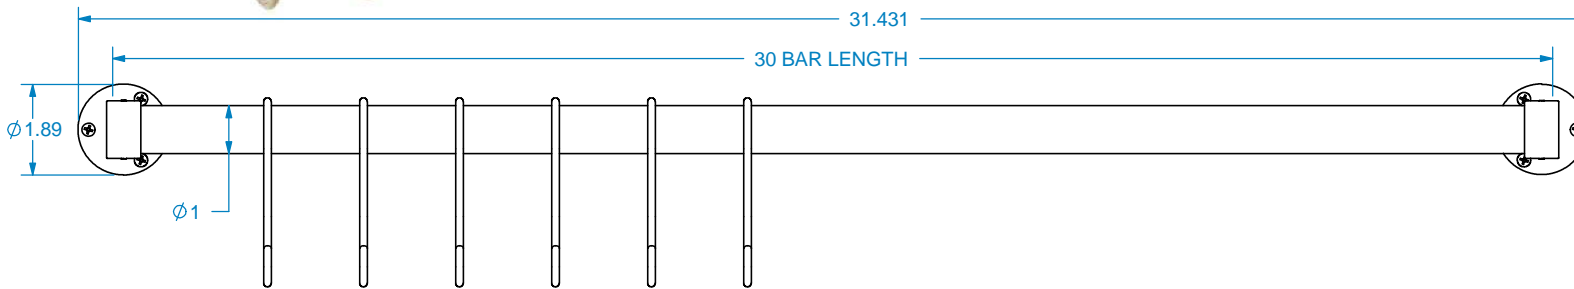

MATERIALS AND FINISHES
 PLEASE VISIT OUR WEBSITE FOR A COMPLETE LIST.
www.brownwoodinc.com
 1-800-328-5858

NOTES:
 Do not scale. Use dimensions only. All dimensions are in inches unless noted

TITLE: KNURLED BRASS POT RAIL KIT WITH MATCHING S-HOOKS - 18"
NOMINAL SIZE 19.381" X 3.94" X 2.896"

DWG #: **01KPOTRL1-1-18** REV:
 DATE: 12/9/2025 SCALE: 1:3

Designs of distinction
Kitchen, Bath & Home

REVISION HISTORY		
REV	REV DATE	DESCRIPTION

TOLERANCES	
WIDTH	± .03125"
THICKNESS	± .03125"
LENGTH	± .0625"
ANGULAR	± x.x°
PROFILE	± x.xxx"
Use General Tolerances Unless Noted	

MATERIALS AND FINISHES	
PLEASE VISIT OUR WEBSITE FOR A COMPLETE LIST. www.brownwoodinc.com 1-800-328-5858	
NOTES:	
Do not scale. Use dimensions only. All dimensions are in inches unless noted	

TITLE: KNURLED BRASS POT RAIL KIT WITH MATCHING S-HOOKS - 24"	
NOMINAL SIZE 25.431" X 3.94" X 2.896"	
DWG #: 01KPOTRL1-1-24	REV:
DATE: 12/9/2025	SCALE: 1:4

Designs of distinction
Kitchen, Bath & Home

REVISION HISTORY		
REV	REV DATE	DESCRIPTION

TOLERANCES	
WIDTH	± .03125"
THICKNESS	± .03125"
LENGTH	± .0625"
ANGULAR	± x.x°
PROFILE	± x.xxx"
Use General Tolerances Unless Noted	